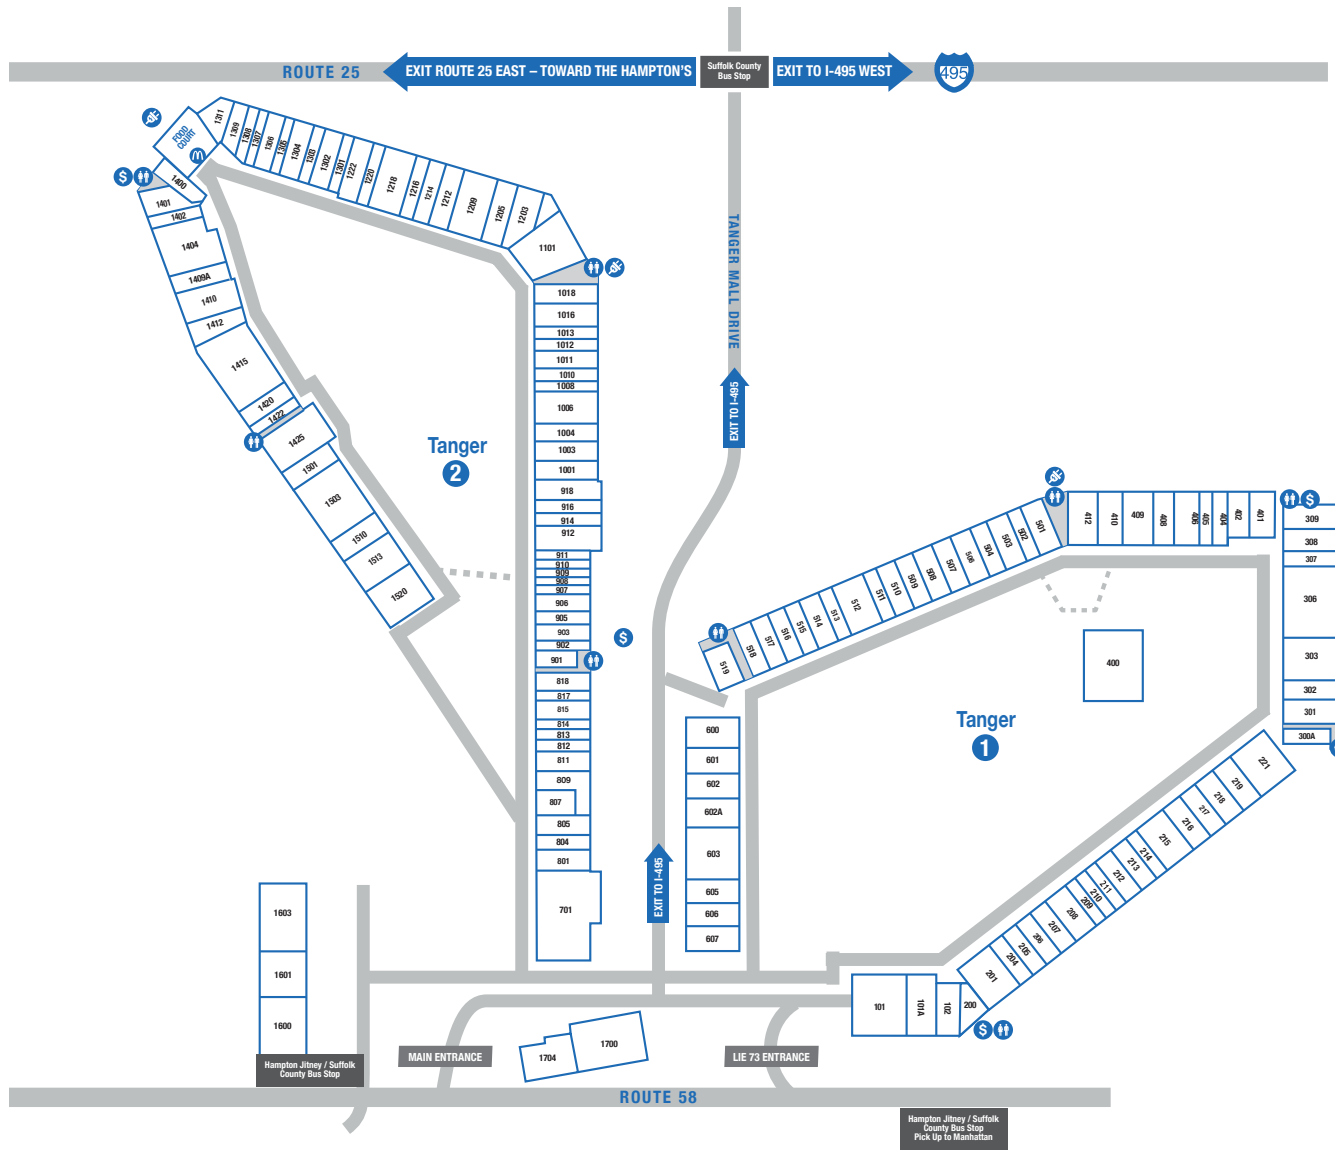

CENTER MAP

SERVICE LEGEND

Restrooms

ATM

Charging Station

ACCESSORIES & JEWELRY

1203	Aerie	(631) 369-2126
1409A	Aéropostale	(631) 208-3112
507	Aldo	(631) 727-6480
1404	American Eagle Outfitters	(631) 369-0653
514	Armani Exchange	(631) 284-2291
902	Armani Outlet	(631) 369-6594
1304	Banter by Piercing Pagoda	(631) 939-2078
607	Calvin Klein	(631) 506-0460
1308	Claire's	(631) 727-5501
1306	Clarks Outlet	(631) 727-3554
410	Coach	(631) 369-4670
201	Forever 21	(631) 655-0190
404	Francesca's	(631) 727-0210
1006	Guess Factory Store	(631) 208-2967
1415	H&M	(631) 208-3414
1216	J.Crew Crewcuts Factory	(631) 369-9474
811	Kate Spade New York	(631) 208-0469
1307	Kay Jewelers Outlet	(631) 208-3059
1422	Lids	(631) 369-2670
918	Loft Outlet	(631) 369-2207
809	Michael Kors	(631) 208-0707
511	Movado Company Store	(631) 208-4444
1412	Oakley	(631) 727-2790
1302	Pandora	(631) 381-1092
400	Polo Ralph Lauren	(631) 369-2227
1218	Puma Outlet	(631) 905-0360
701	Saks OFF 5TH	(631) 369-5883
1220	Salt Life	(631) 641-4987
307	Samsonite Factory Outlet	(631) 369-3726
1011	Steve Madden	(631) 208-0151
1309	Sunglass Hut	(631) 369-2972
503	Sunglass Hut	(631) 727-0359
1303	Swarovski	(631) 727-0279
814	Theory	(631) 727-2782
517	Timberland Factory Store	(631) 369-5282
402	Torrid	(631) 727-2504
1004	Vera Bradley	(631) 727-1177
506	White House Black Market	(631) 727-7403
209	Zales The Diamond Store Outlet	(631) 208-3561