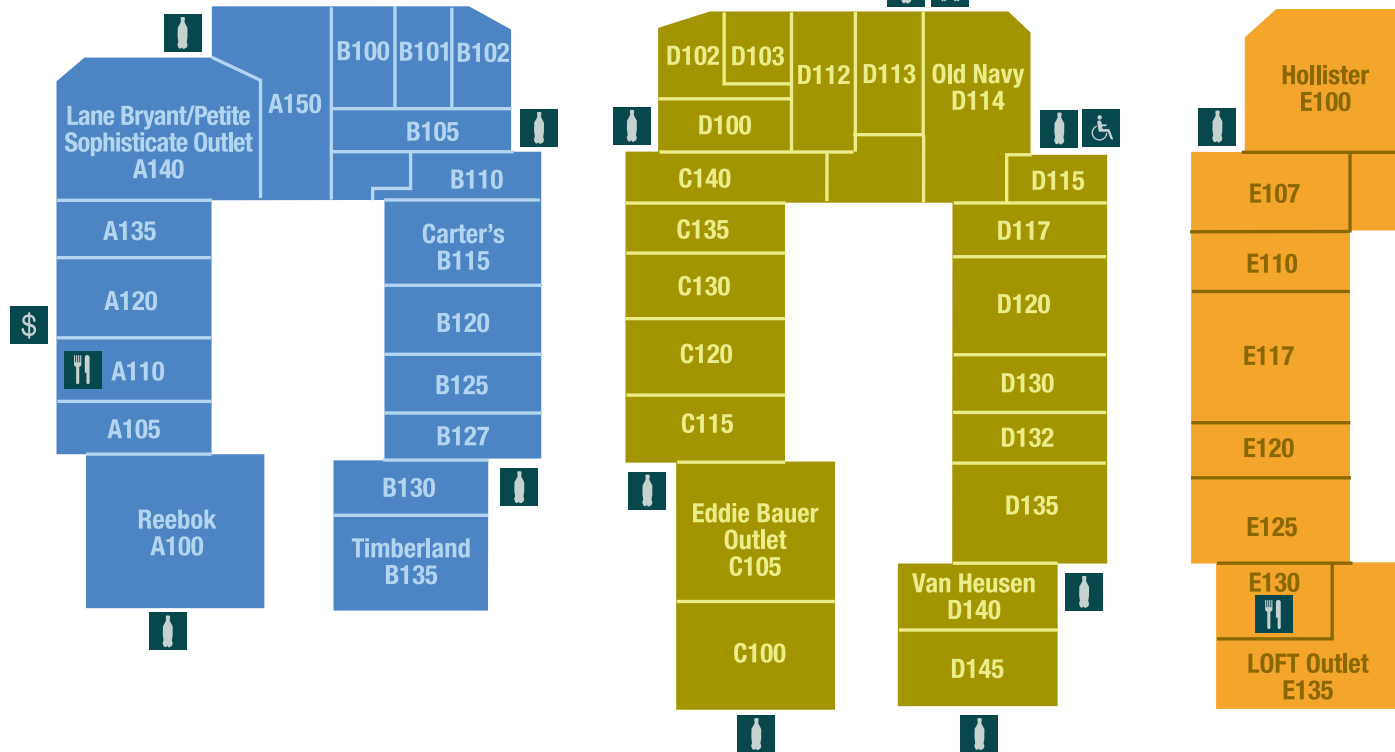

SERVICE LEGEND

- Shopper Services
- ATM
- Restrooms
- Coupon Books
- Purchase Giftcards
- Stroller & Wheelchair
- Restaurant/Food
- Vending Machine