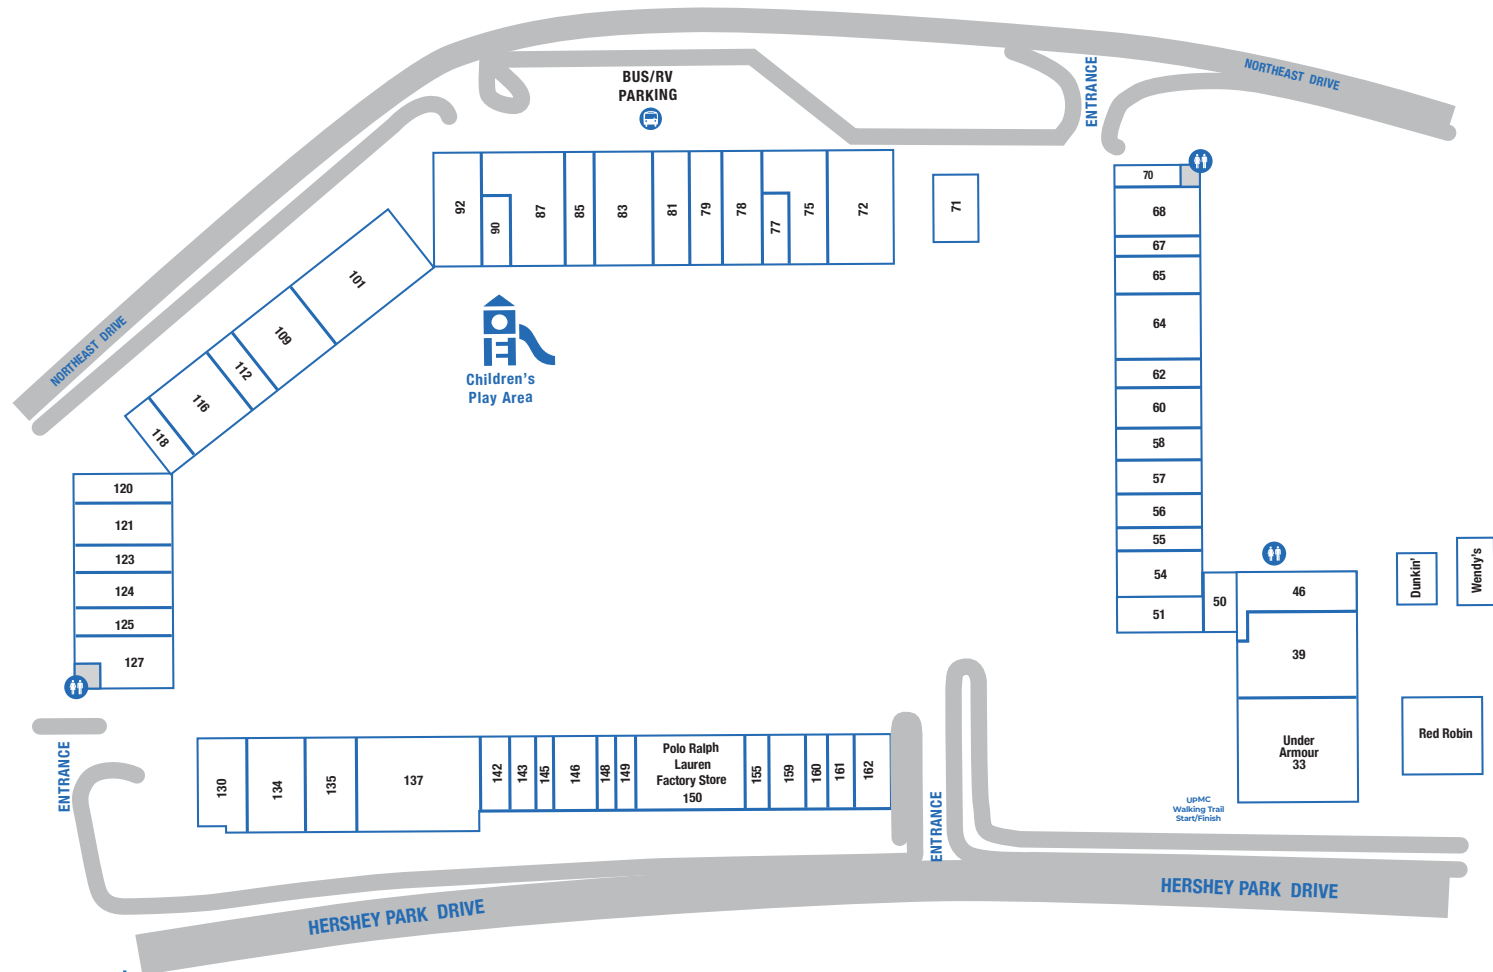

CENTER MAP

Restrooms

ACCESSORIES & JEWELRY

75	American Eagle Aerie	(717) 533-4121
54	Ann Taylor Factory Store	(717) 534-1047
83	Banana Republic Factory	(717) 312-1016
135	Calvin Klein	(717) 533-1494
57	Chico's Outlet	(717) 534-9524
145	Claire's	(717) 520-1231
65	Clarks Outlet	(717) 520-1408
51	Coach	(717) 533-3982
134	Columbia Factory Store	(717) 489-3379
123	Crocs	(717) 219-7671
161	Francesca's	(412) 387-1000
118	Hot Topic	(717) 265-9169
162	J.Crew Crewcuts Factory	(717) 533-2052
62	Kate Spade New York	(717) 533-2207
85	Kay Jewelers Outlet	(717) 534-9836
50	Lane Bryant Outlet	(717) 489-3038
112	Levi's Outlet	(717) 296-8217
149	Lids	(717) 312-3970
64	Loft Outlet	(717) 534-2691
72	Michael Kors	(717) 531-3414
137	Nike Factory Store	(717) 312-5203
77	Oakley	(717) 207-7314
101	Old Navy Outlet	(717) 520-2149
150	Polo Ralph Lauren	(717) 520-1247
127	Puma Outlet	(717) 744-2645
60	Rue21	(717) 533-1280
148	Sunglass Hut	(717) 534-1014
56	Talbots Outlet	(717) 533-2848
130	Tommy Hilfiger	(717) 534-2160
143	Vera Bradley	(717) 312-1089
58	White House Black Market	(717) 534-9613
55	Zales The Diamond Store Outlet	(717) 312-0511

CHILDREN'S APPAREL

87	Adidas	(717) 500-2012
81	Carter's Babies and Kids	(717) 520-0452
120	Champion	(717) 534-5057
134	Columbia Factory Store	(717) 489-3379
39	Gap Outlet	(717) 520-1783
147	Hanesbrands	(717) 520-0762
118	Hot Topic	(717) 265-9169
162	J.Crew Crewcuts Factory	(717) 533-2052
90	Janie & Jack	(717) 533-2135
112	Levi's Outlet	(717) 296-8217
137	Nike Factory Store	(717) 312-5203
101	Old Navy Outlet	(717) 520-2149
150	Polo Ralph Lauren	(717) 520-1247
130	Tommy Hilfiger	(717) 534-2160
33	Under Armour	(717) 533-2091