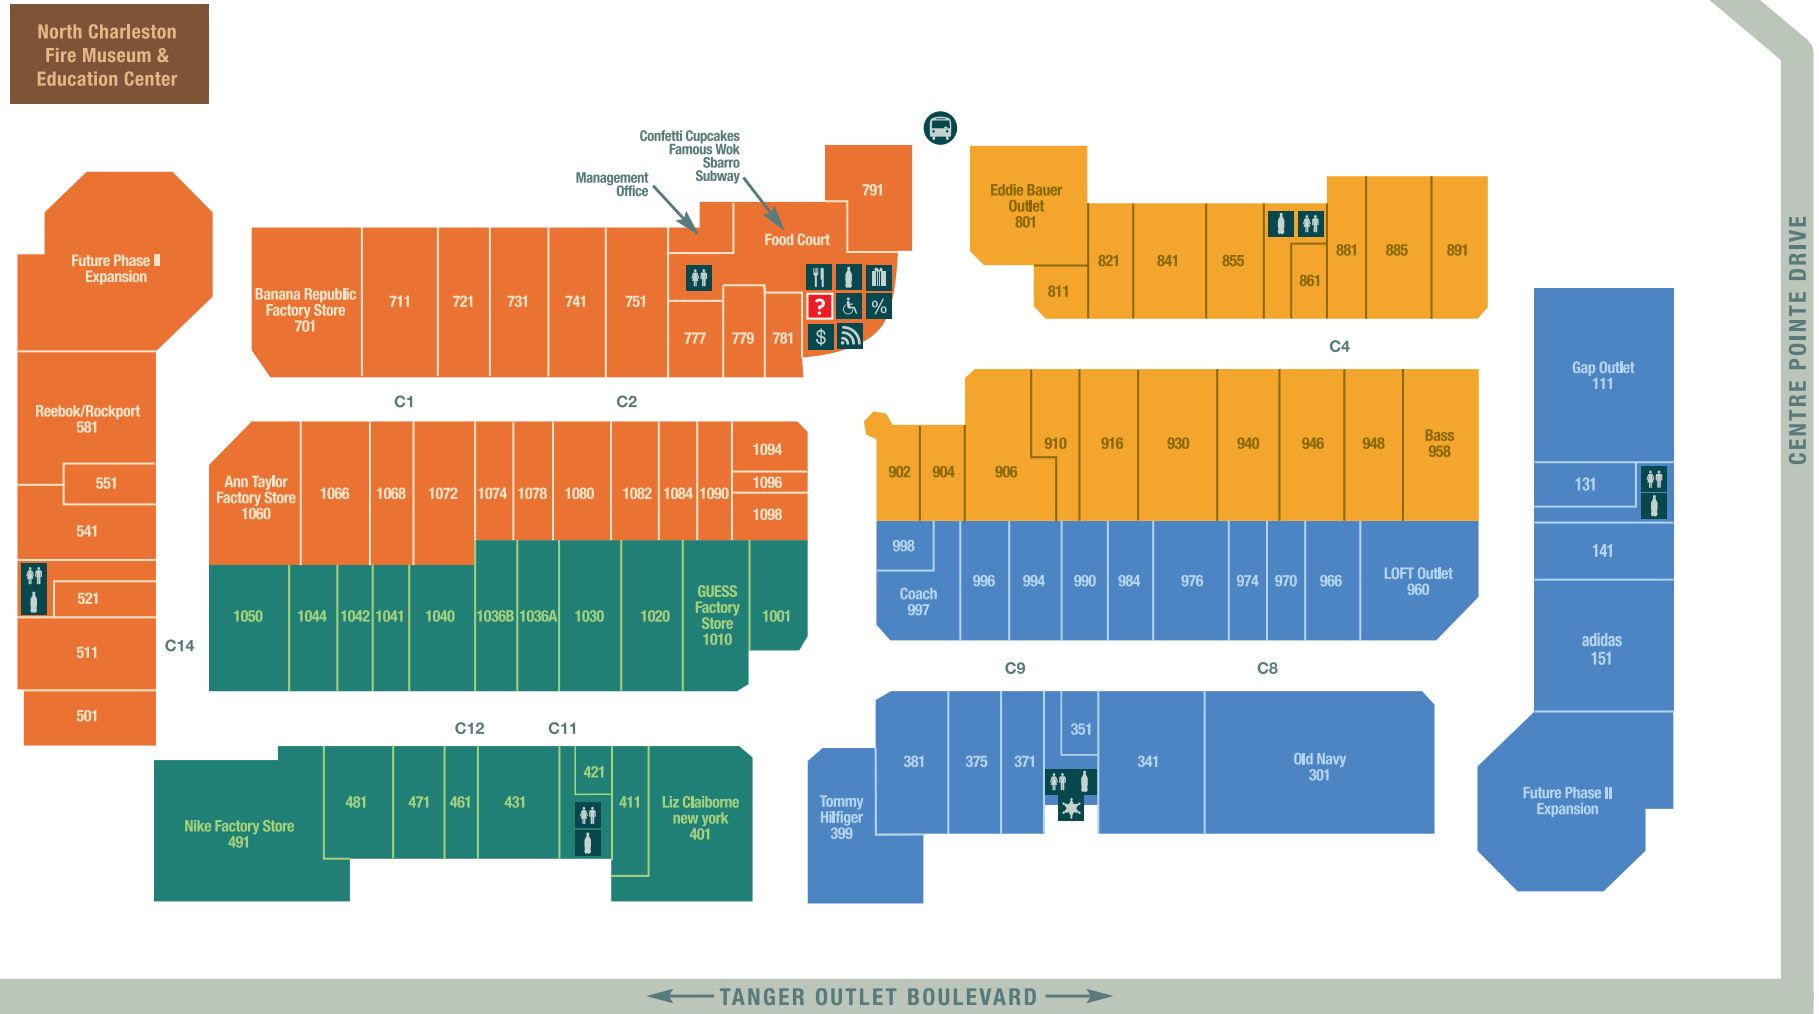

### SERVICE LEGEND

- Shopper Services
- Purchase Giftcards
- Wi-Fi Area
- ATM
- Stroller & Wheelchair
- Tour Bus Drop-Off
- Restrooms
- Restaurant/Food
- Coupon Books
- Police Substation

CENTRE POINTE DRIVE

TANGER OUTLET BOULEVARD

CENTRE POINTE DRIVE

Store Name	Suite	Phone
adidas	151	(843) 744-3140
Ann Taylor Factory Store	481	(843) 747-3231
Anne Klein Outlet Stores	970	(843) 747-2376
Banana Republic Factory Store	701	(843) 744-0959
Bass	958	(843) 554-8811
Bath & Body Works	1044	(843) 744-9689
BCBGMAXAZRIA Final Cut	1040	(843) 744-8719
Beauty Express	521	(843) 747-7011
Bijoux Terner	351	(843) 744-4093
Black & Decker	511	(843) 744-6236
Bon Worth	974	(843) 554-5410
Brooks Brothers Factory Store	906	(843) 744-9069
Brown Shoe Closet	1036	(843) 566-0452
Burlington Brands	885	(843) 747-2424
Calvin Klein Underwear	910	(843) 744-6776
Carter's	731	(843) 744-7655
Casual Male XL Outlet	966	(843) 566-9663
Children's Place, The	711	(843) 744-3152
Claire's	811	(843) 746-8095
Clarks Bostonian	1082	(843) 974-6100
Coach Factory	997	(843) 744-7729
Converse	481	(843) 554-8613
Cosmetics Company	996	(843) 744-2480
Designer Fragrances & Cosmetic Co.	902	(843) 747-3559
dressbarn	341	(843) 740-1855
Easy Spirit Outlet	821	(843) 744-2670
Eddie Bauer Outlet	801	(843) 529-2750
Factory Brand Shoes	930	(843) 747-4141
Famous Wok	787	(843) 566-9911
Fanatic Fanz	131	(843) 744-7742
Flip Flop Stop	940	(843) 554-9720
Fossil	916	(843) 308-0351
Fragrance Outlet	779	(843) 744-7007
Fudgery	421	(843) 554-5757
Gap Outlet	111	(843) 554-5428