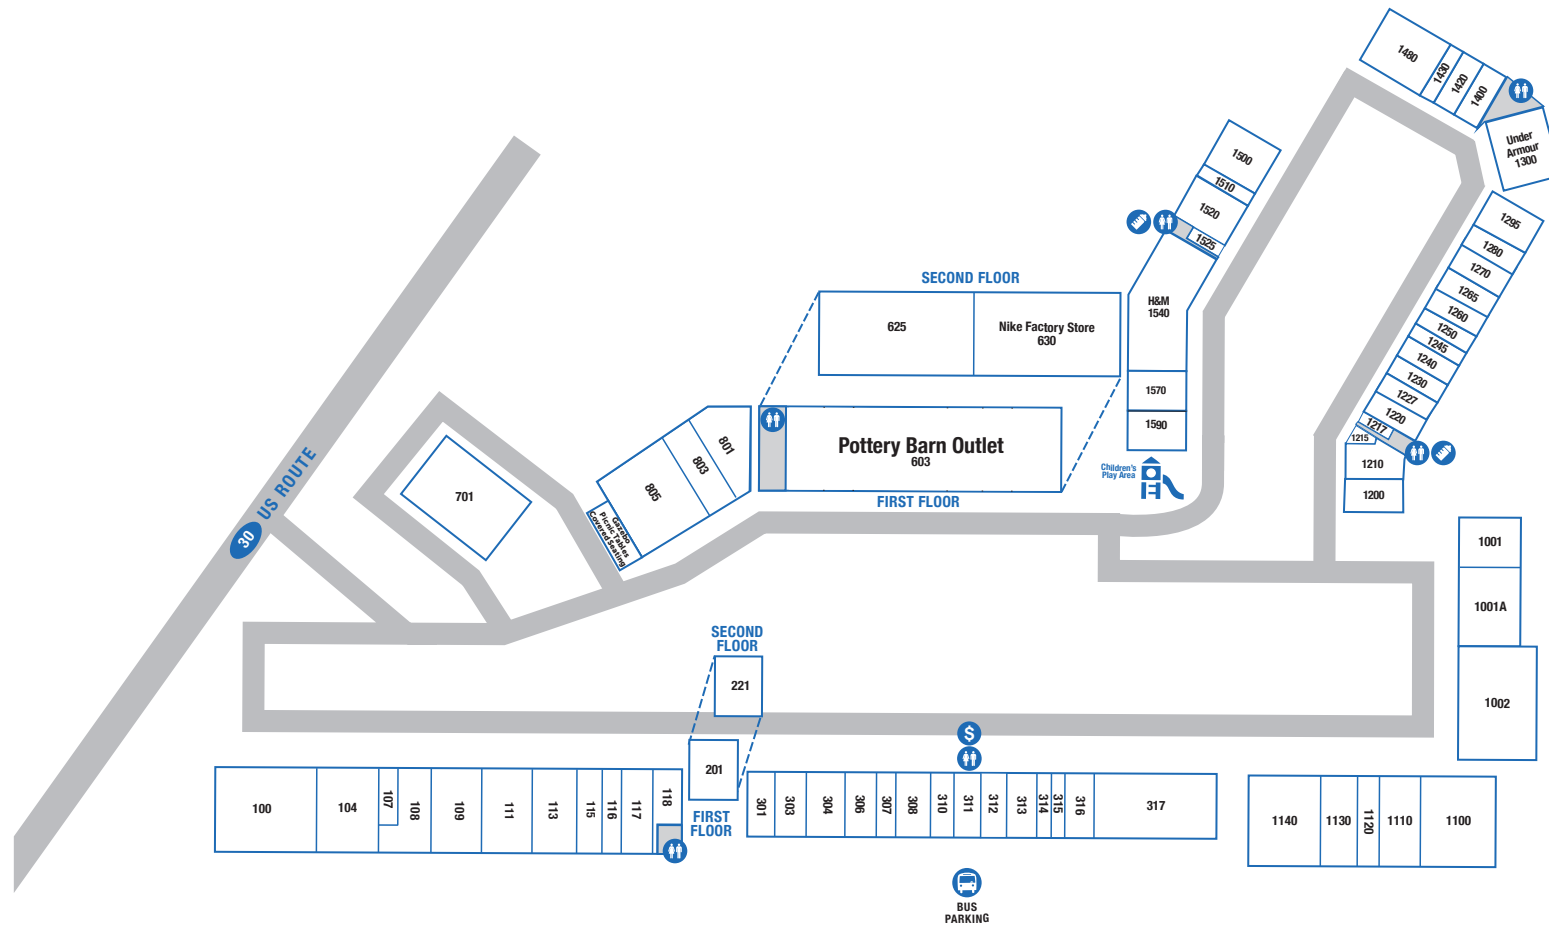

CENTER MAP

Restrooms

Mothers' Room

ATM

ACCESSORIES & JEWELRY

| | | |
|-------|---------------------------|----------------|
| 1570 | American Eagle Aerie | (717) 394-3629 |
| 803 | Chico's Outlet | (717) 394-4896 |
| 315 | Claire's | (717) 291-7220 |
| 304 | Clarks Outlet | (717) 390-4820 |
| 1001A | Coach | (717) 293-1707 |
| 1500 | Columbia Factory Store | (717) 874-2035 |
| 1130 | Crocs | (223) 244-7536 |
| 1227 | Francesca's | (717) 740-4947 |
| 1540 | H&M | (855) 466-7467 |
| 111 | J.Crew Crewcuts Factory | (717) 295-1050 |
| 313 | Johnston & Murphy | (717) 393-9415 |
| 1001 | Kate Spade New York | (717) 209-7017 |
| 117 | Kay Jewelers Outlet | (717) 391-6724 |
| 1240 | Levi's Outlet | (717) 392-0615 |
| 1215 | Lids | (717) 826-0069 |
| 1200 | Michael Kors | (717) 299-5276 |
| 310 | Movado Company Store | (717) 390-4730 |
| 630 | Nike Factory Store | (717) 396-1040 |
| 100 | Old Navy Outlet | (717) 291-6502 |
| 221 | Puma Outlet | (223) 221-9328 |
| 1217 | Samsonite Factory Outlet | (717) 299-2905 |
| 306 | Sunglass Hut | (717) 293-5710 |
| 805 | Talbots Outlet | (717) 239-5190 |
| 1260 | Timberland Factory Store | (717) 291-3281 |
| 116 | Vineyard Vines | (717) 874-2925 |

CHILDREN'S APPAREL

| | | |
|------|---------------------------|----------------|
| 1500 | Columbia Factory Store | (717) 874-2035 |
| 1002 | Gap Outlet | (717) 481-5530 |
| 1540 | H&M | (855) 466-7467 |
| 1280 | Hanesbrands | (717) 392-2511 |
| 111 | J.Crew Crewcuts Factory | (717) 295-1050 |
| 1240 | Levi's Outlet | (717) 392-0615 |
| 104 | Nautica Factory Store | (717) 295-2560 |
| 630 | Nike Factory Store | (717) 396-1040 |
| 100 | Old Navy Outlet | (717) 291-6502 |
| 1480 | Polo Ralph Lauren | (717) 291-2068 |
| 1300 | Under Armour | (717) 925-8026 |
| 116 | Vineyard Vines | (717) 874-2925 |